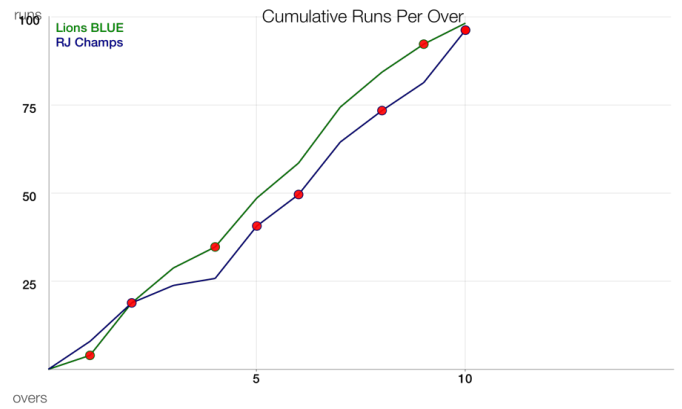

Lions BLUE vs RJ Champs

Manhattan

WORM