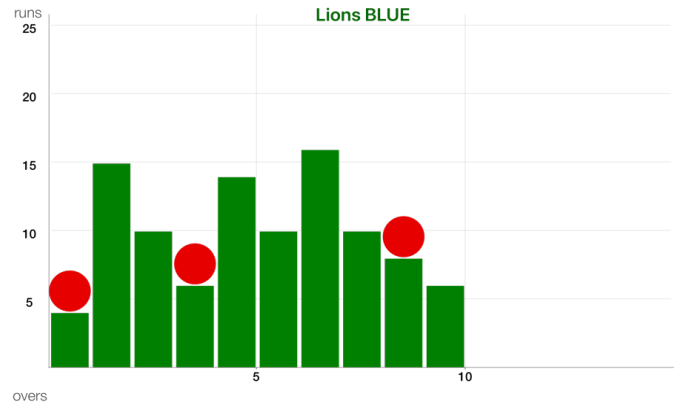

Lions BLUE vs RJ Champs

Manhattan